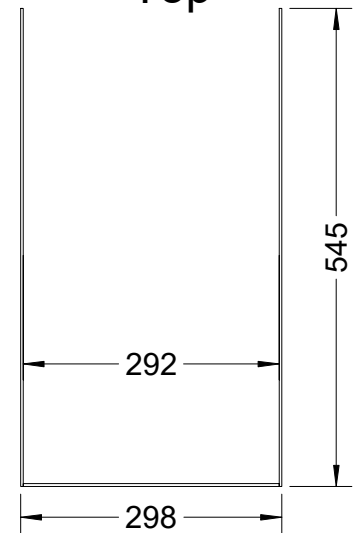

Dwg. KG4.4.12.06

## 2 Sides and 1 Bottom

Model KG4 B  
Version 1.2  
13 Dec 2017

C Pemberton-Pigott

Top

Bottom goes  
inside the side  
walls and ends