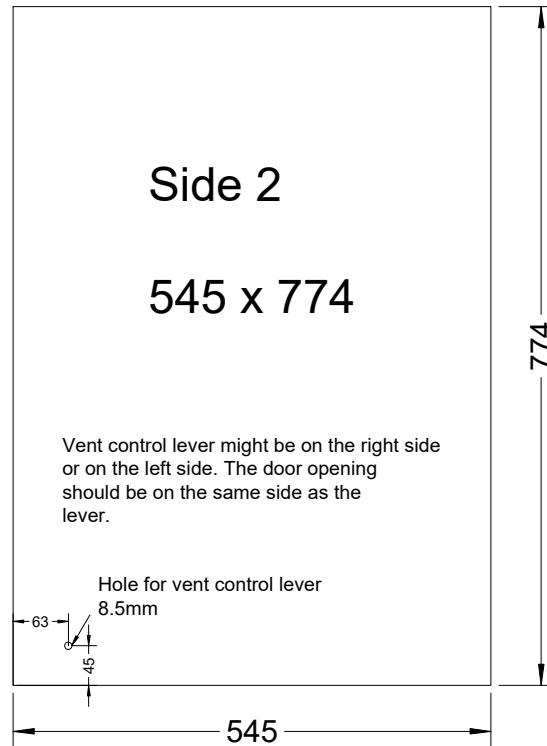

Dwg. KG4.4.12.06

## 2 Sides and 1 Bottom

Model KG4 B  
Version 1.2  
13 Dec 2017

C Pemberton-Pigott

Top

Bottom goes  
inside the side  
walls and ends