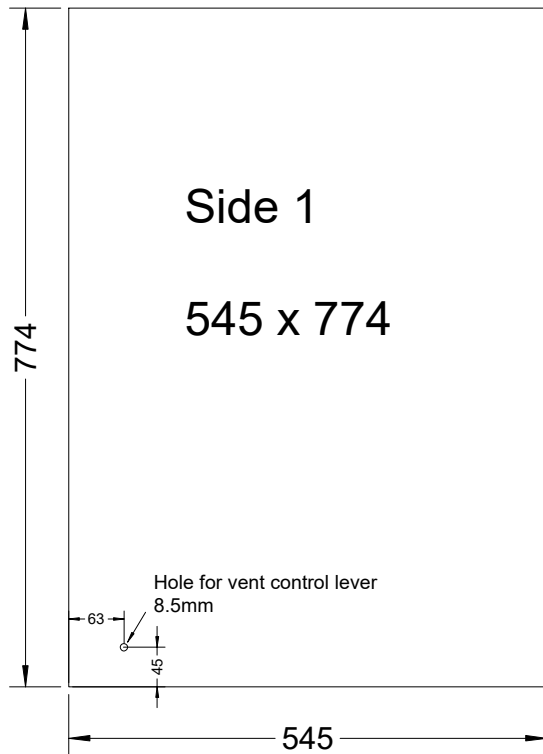

Dwg. KG4.4.12.06

## 2 Sides and 1 Bottom

Model KG4 B  
Version 1.2  
13 Dec 2017

C Pemberton-Pigott

Top

Bottom goes  
inside the side  
walls and ends