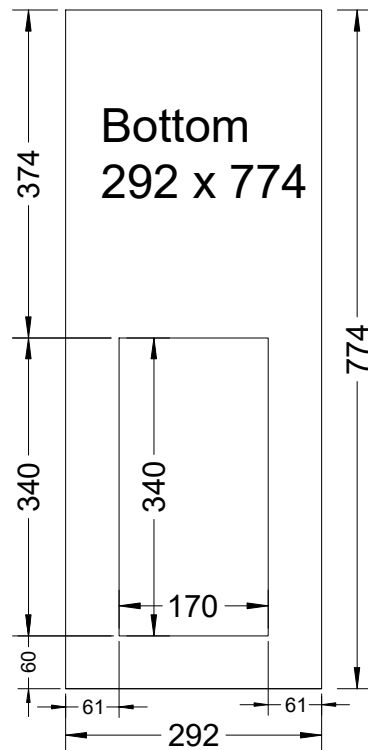

Dwg. KG4.4.12.06

## 2 Sides and 1 Bottom

Model KG4 B  
Version 1.2  
13 Dec 2017

C Pemberton-Pigott

Top

Bottom goes  
inside the side  
walls and ends